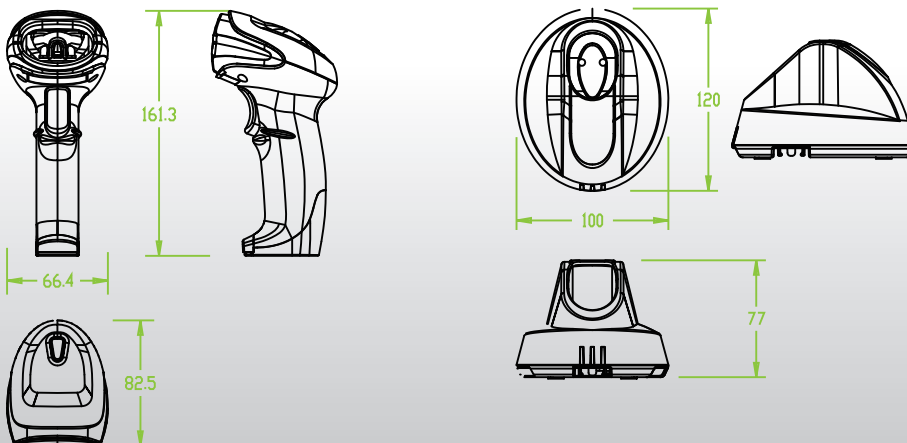

Bluetooth 2D Imager

Wireless battery charge

Durable

Economical

The BD-6560BT is 2D wireless scanner which is able to communicate to the devices such as laptops and mobile phone devices. It has connected up to 80M work range. It combines energy efficiency and high performance with the unprecedented versatility.

Rugged Wand-Type Metal Housing

Replacable Tip for Easy Maintenance

Feature

- ◆ Bluetooth 4.0
- ◆ Flexible communication options
- ◆ Smart power management
- ◆ Long wireless range up to 80M

2D Typical Performance	
Narrow Width	Depth of Field
EAN-13 13mil	50mm – 280mm
Code 39 5mil	45mm – 150mm
PDF417 6.7mil	45mm – 120mm
Data Matrix 10mil	45mm – 120mm
QR CODE 15mil	35mm – 165mm

Specifications

General	
Interface	HID USB / USB COM Port evaluation / RS-232
Barcodes supported (1D - 2D)	All UPC/EAN/JAN, EAN 128 code, Code 39, Code 39 full ASCII, Code 32/Italian Pharmacy, Code 128, CODABAR/NW 7, Interleave 2 of 5, Industrial 2 of 5, Matrix 2 of 5, MSI/PLESSEY, Telepen, Code 93, Code 11, China Postage, GS1 DataBAR 2D: PDF417 , Data Matrix , QR CODE
Communication	
RF Standard	BT 4.0
Working Distance	80M (Open environment)
Optical	
Light Source	612nm-624nm red LED / 650nm laser diode
Resolution	3 mil
Depth of Field	50mm 280mm (13 mil)
Scan rate	60 fps
PCS	45%
Electrical	
Scanning Currents	280 mA
Standby currents	<90 mA
Environment	
Operating temperature	0°C to 40°C (32°F to 104°F)
Storage temperature	-20°C to 60°C(-4°C to 140°C)
Relative Humidity	10% - 90%
Drop	1.5m drops
Physical	
Weight	180g (w/o cradle)
Dimensions	82.53mm (L) x 66.4mm (W) x162.08mm (H)
Housing Material	ABS plastic
Battery	
Battery Type	Li-ion 18500 3.7V
Battery Capacity	2600mAh good for 50,000 scan per charge
Charge	By USB power retrieving cable or cradle wireless charge
Time of Charge	About 5 hours